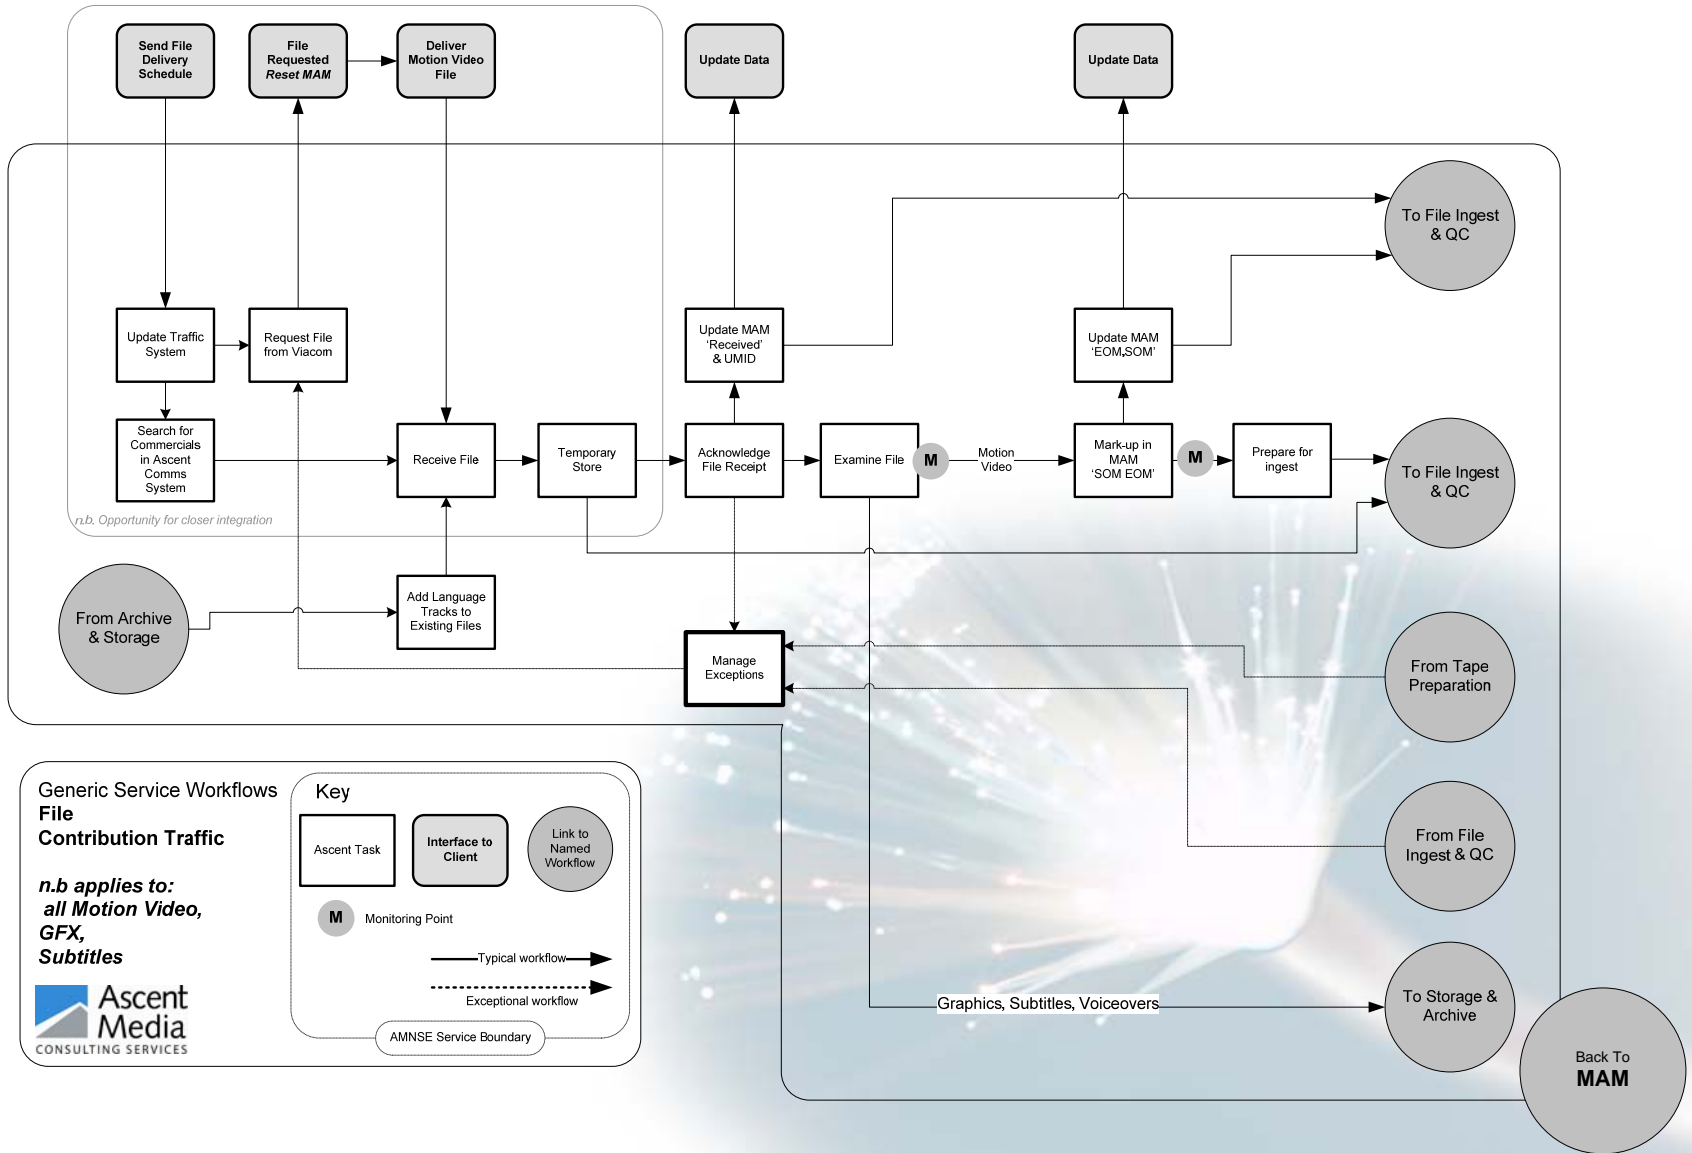

Generic Broadcast Digital Workflows

We put media in motion

- Tape Contribution
- Tape Preparation
- File Creation
- File Contribution
- File Ingest
- Storage & Archive
- Playout
- Channel Distribution

Tape Contribution

Back To
MAM

**Generic Service Workflows
Tape QC & Preparation**

Key

- Ascent Task
- Interface to Client
- Link to Named Workflow
- M Monitoring Point
- Typical workflow
- Exceptional workflow
- AMNSE Service Boundary

Channel Distribution