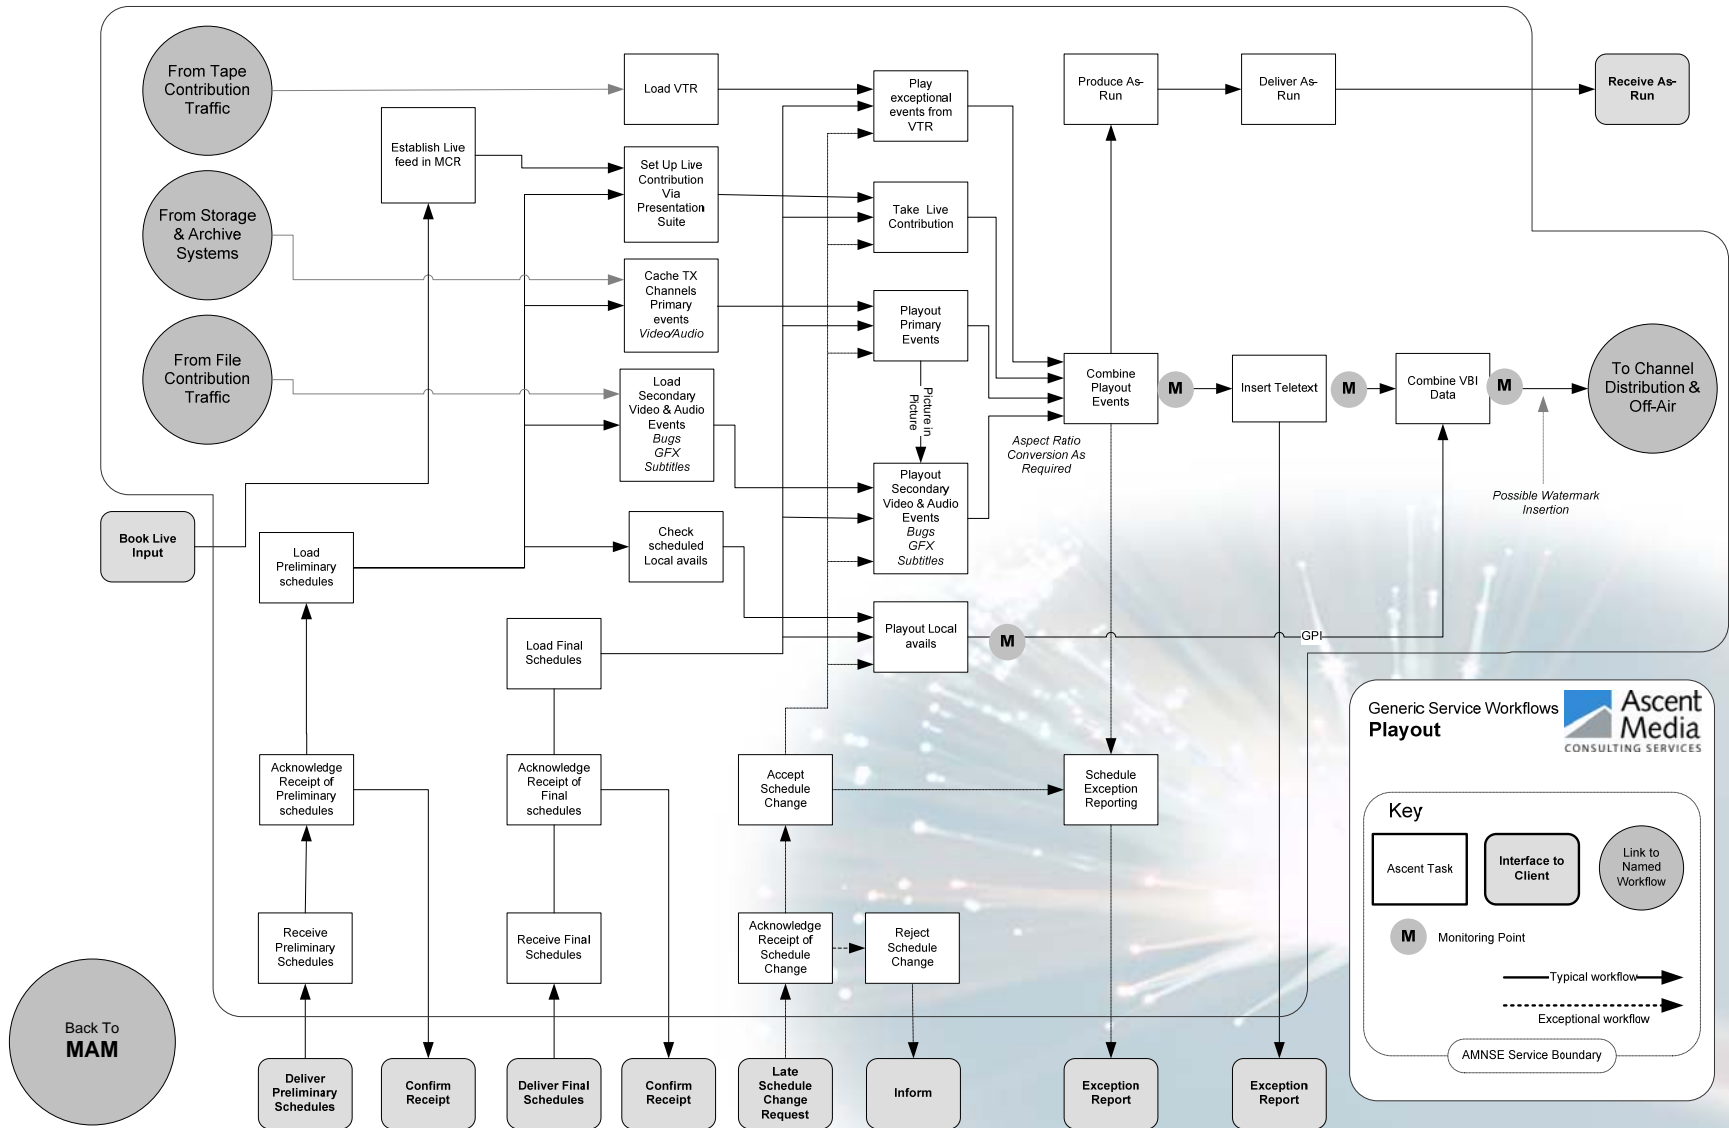

Generic Broadcast Digital Workflows

We put media in motion

- Tape Contribution
- Tape Preparation
- File Creation
- File Contribution
- File Ingest
- Storage & Archive
- Playout
- Channel Distribution

Tape Contribution

Back To
MAM

**Generic Service Workflows
Tape QC & Preparation**

Key

- Ascent Task
- Interface to Client
- Link to Named Workflow
- M Monitoring Point
- Typical workflow
- Exceptional workflow
- AMNSE Service Boundary

Channel Distribution