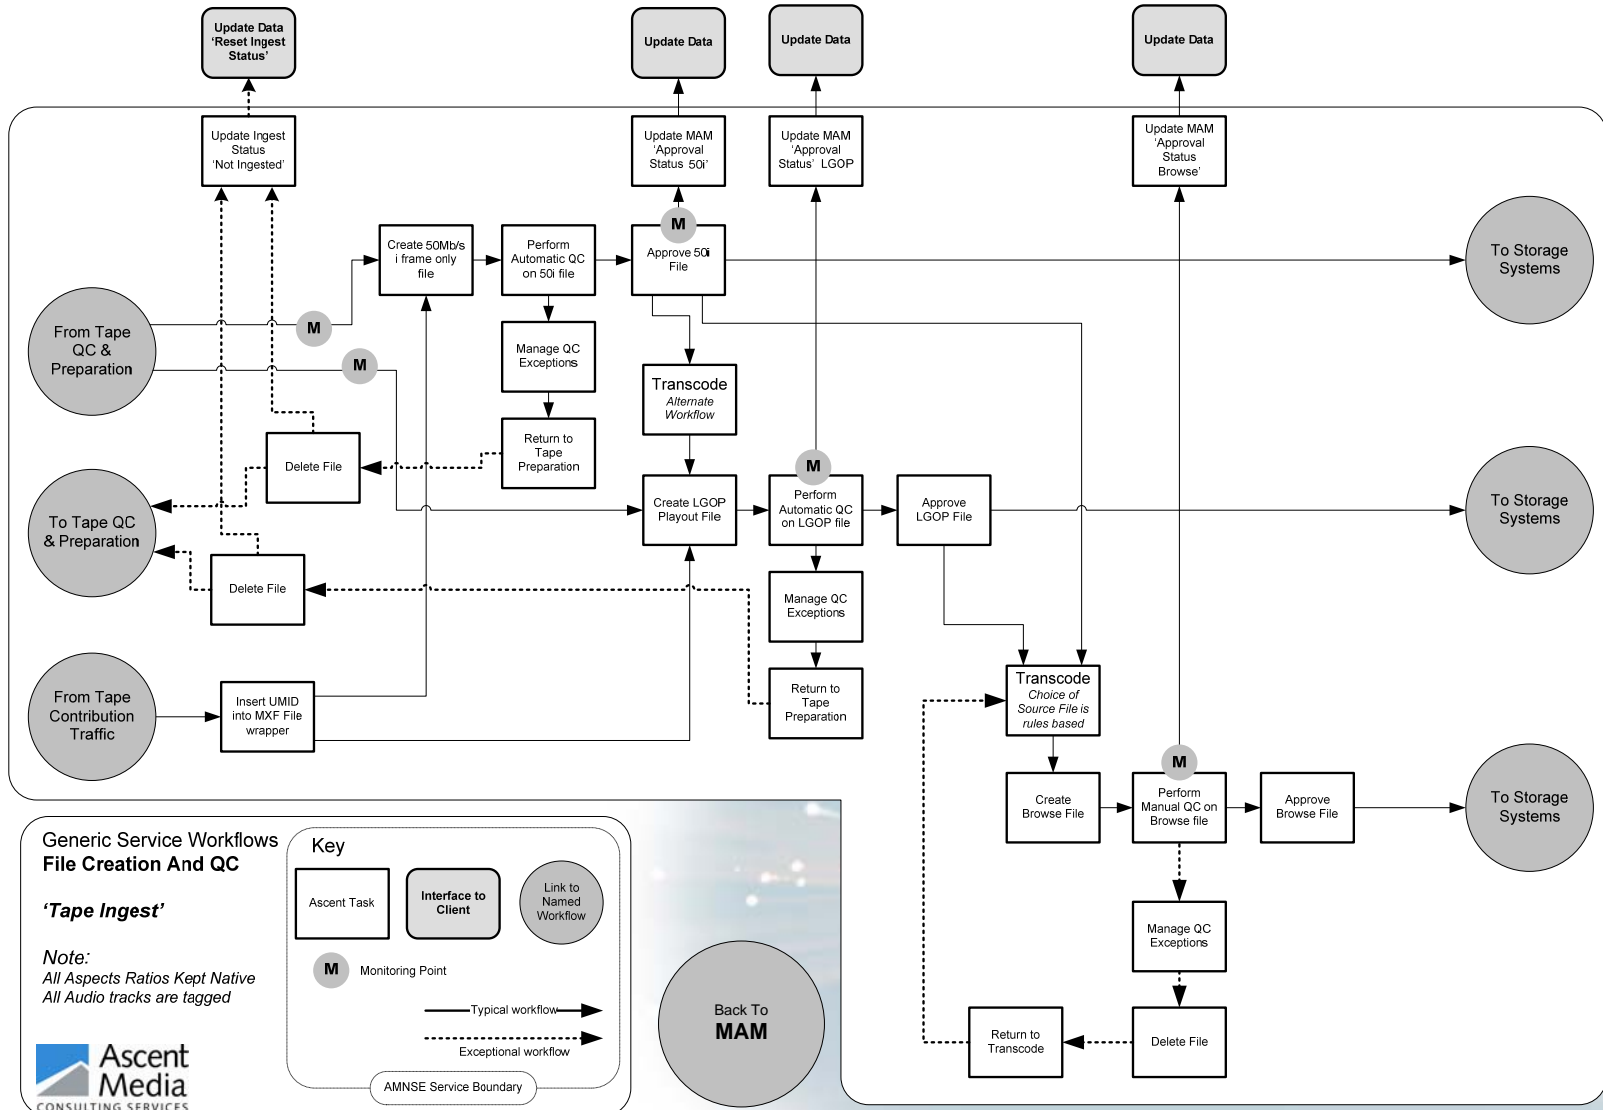

Generic Broadcast Digital Workflows

We put media in motion

- Tape Contribution
- Tape Preparation
- File Creation
- File Contribution
- File Ingest
- Storage & Archive
- Playout
- Channel Distribution

Tape Contribution

Back To
MAM

**Generic Service Workflows
Tape QC & Preparation**

Key

- Ascent Task
- Interface to Client
- Link to Named Workflow
- M Monitoring Point
- Typical workflow
- Exceptional workflow
- AMNSE Service Boundary

Channel Distribution