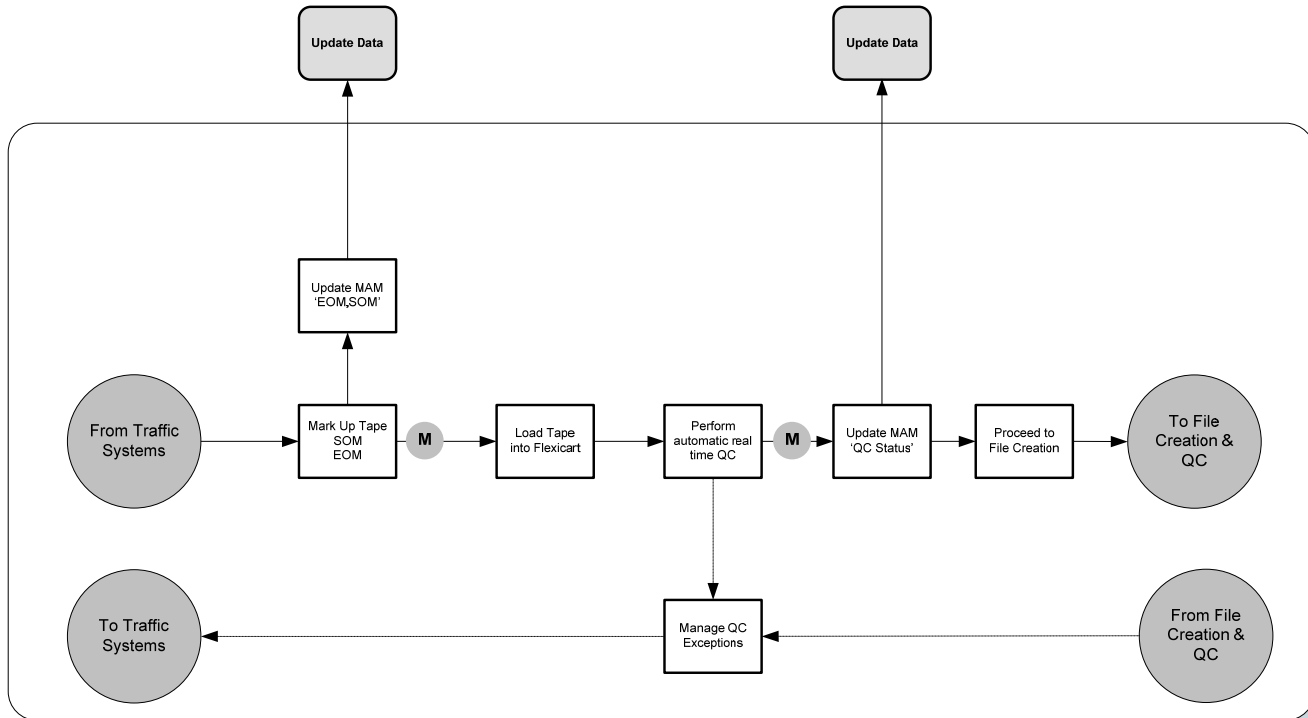

Generic Broadcast Digital Workflows

We put media in motion

- Tape Contribution
- Tape Preparation
- File Creation
- File Contribution
- File Ingest
- Storage & Archive
- Playout
- Channel Distribution

Tape Contribution

Back To
MAM

**Generic Service Workflows
Tape QC & Preparation**

Key

- Ascent Task
- Interface to Client
- Link to Named Workflow
- M Monitoring Point
- Typical workflow
- Exceptional workflow
- AMNSE Service Boundary

Channel Distribution