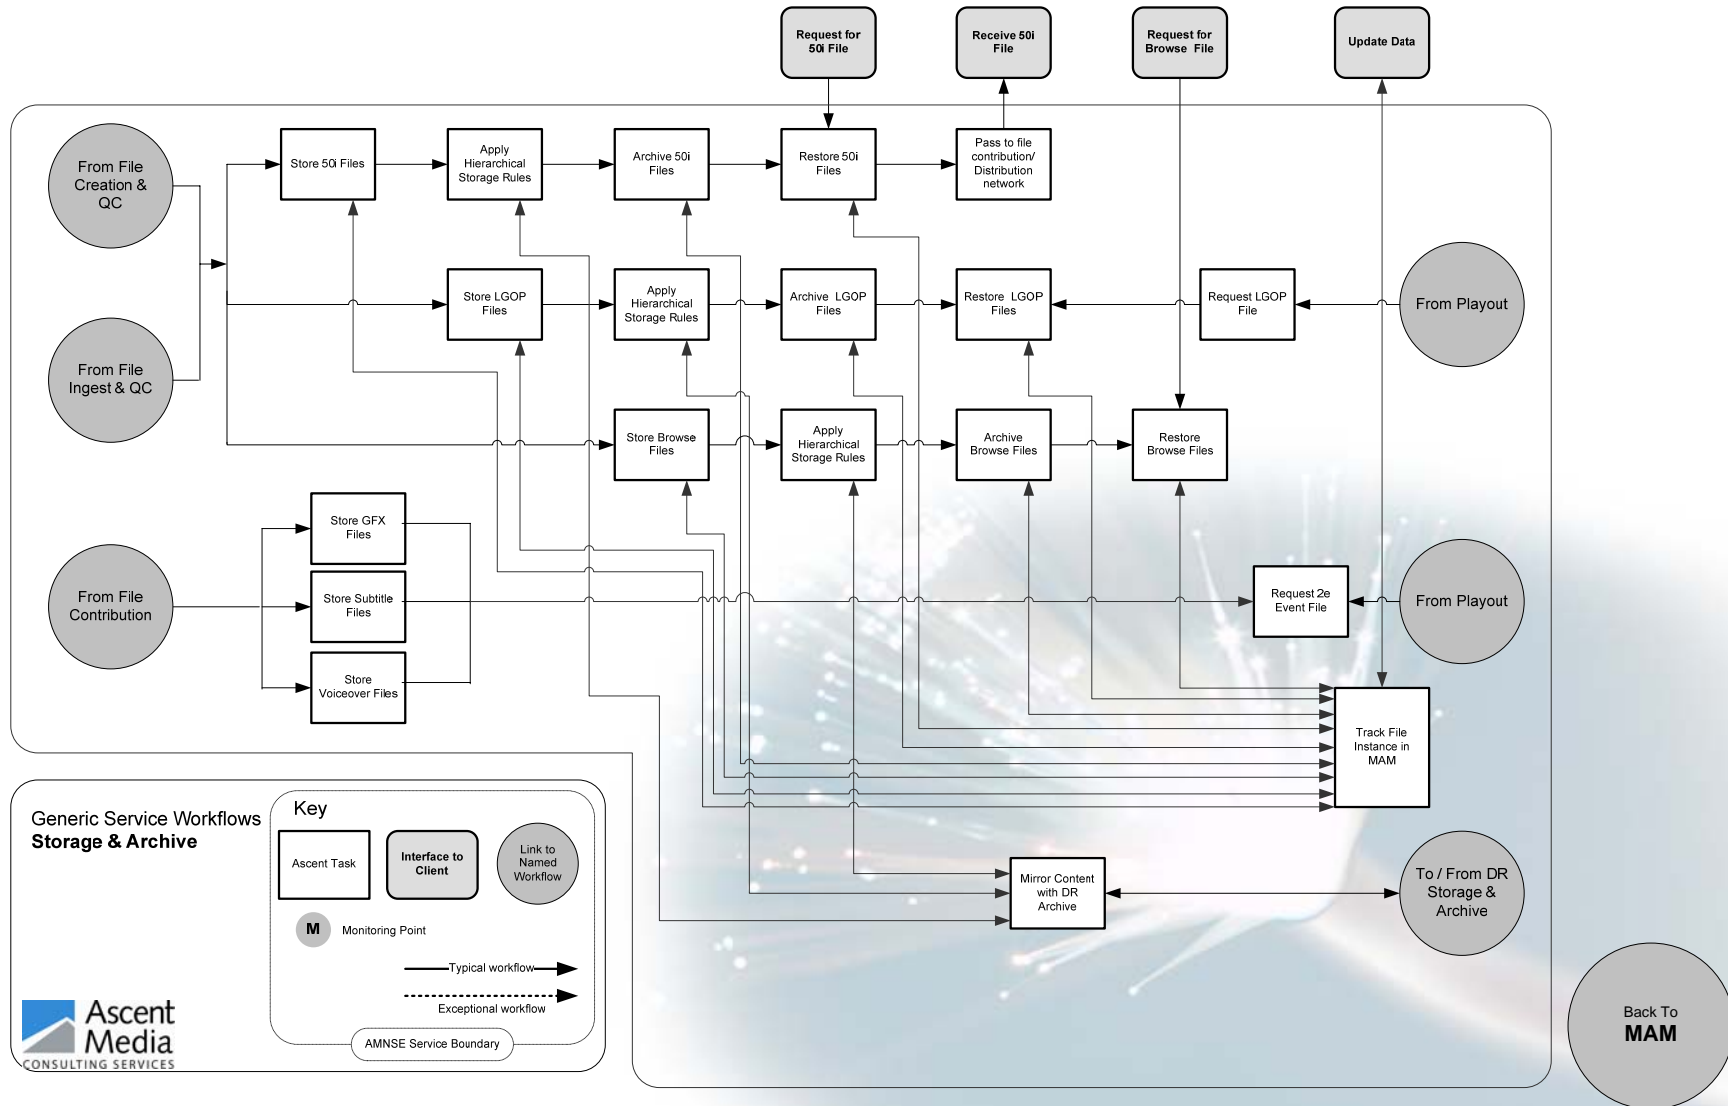

Generic Broadcast Digital Workflows

We put media in motion

- Tape Contribution
- Tape Preparation
- File Creation
- File Contribution
- File Ingest
- Storage & Archive
- Playout
- Channel Distribution

Tape Contribution

Back To
MAM

**Generic Service Workflows
Tape QC & Preparation**

Key

- Ascent Task
- Interface to Client
- Link to Named Workflow
- M Monitoring Point
- Typical workflow
- Exceptional workflow
- AMNSE Service Boundary

Channel Distribution