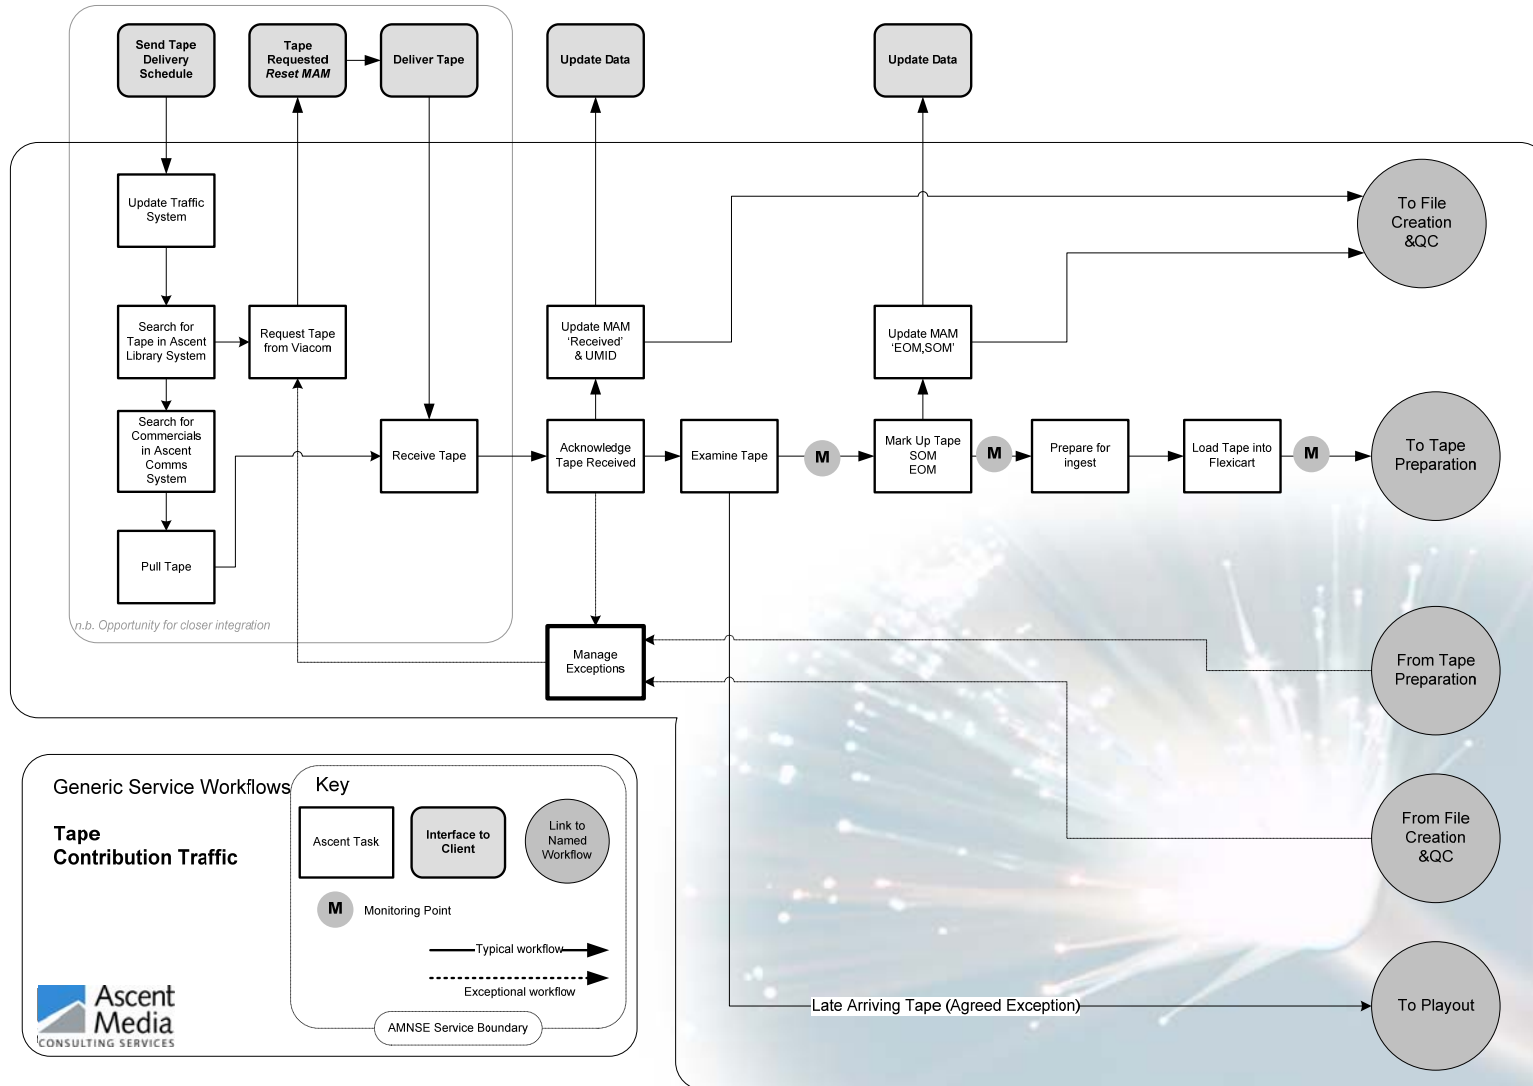

Generic Broadcast Digital Workflows

We put media in motion

- Tape Contribution
- Tape Preparation
- File Creation
- File Contribution
- File Ingest
- Storage & Archive
- Playout
- Channel Distribution

Tape Contribution

Back To
MAM

**Generic Service Workflows
Tape QC & Preparation**

Key

- Ascent Task
- Interface to Client
- Link to Named Workflow
- M Monitoring Point
- Typical workflow
- Exceptional workflow
- AMNSE Service Boundary

Channel Distribution