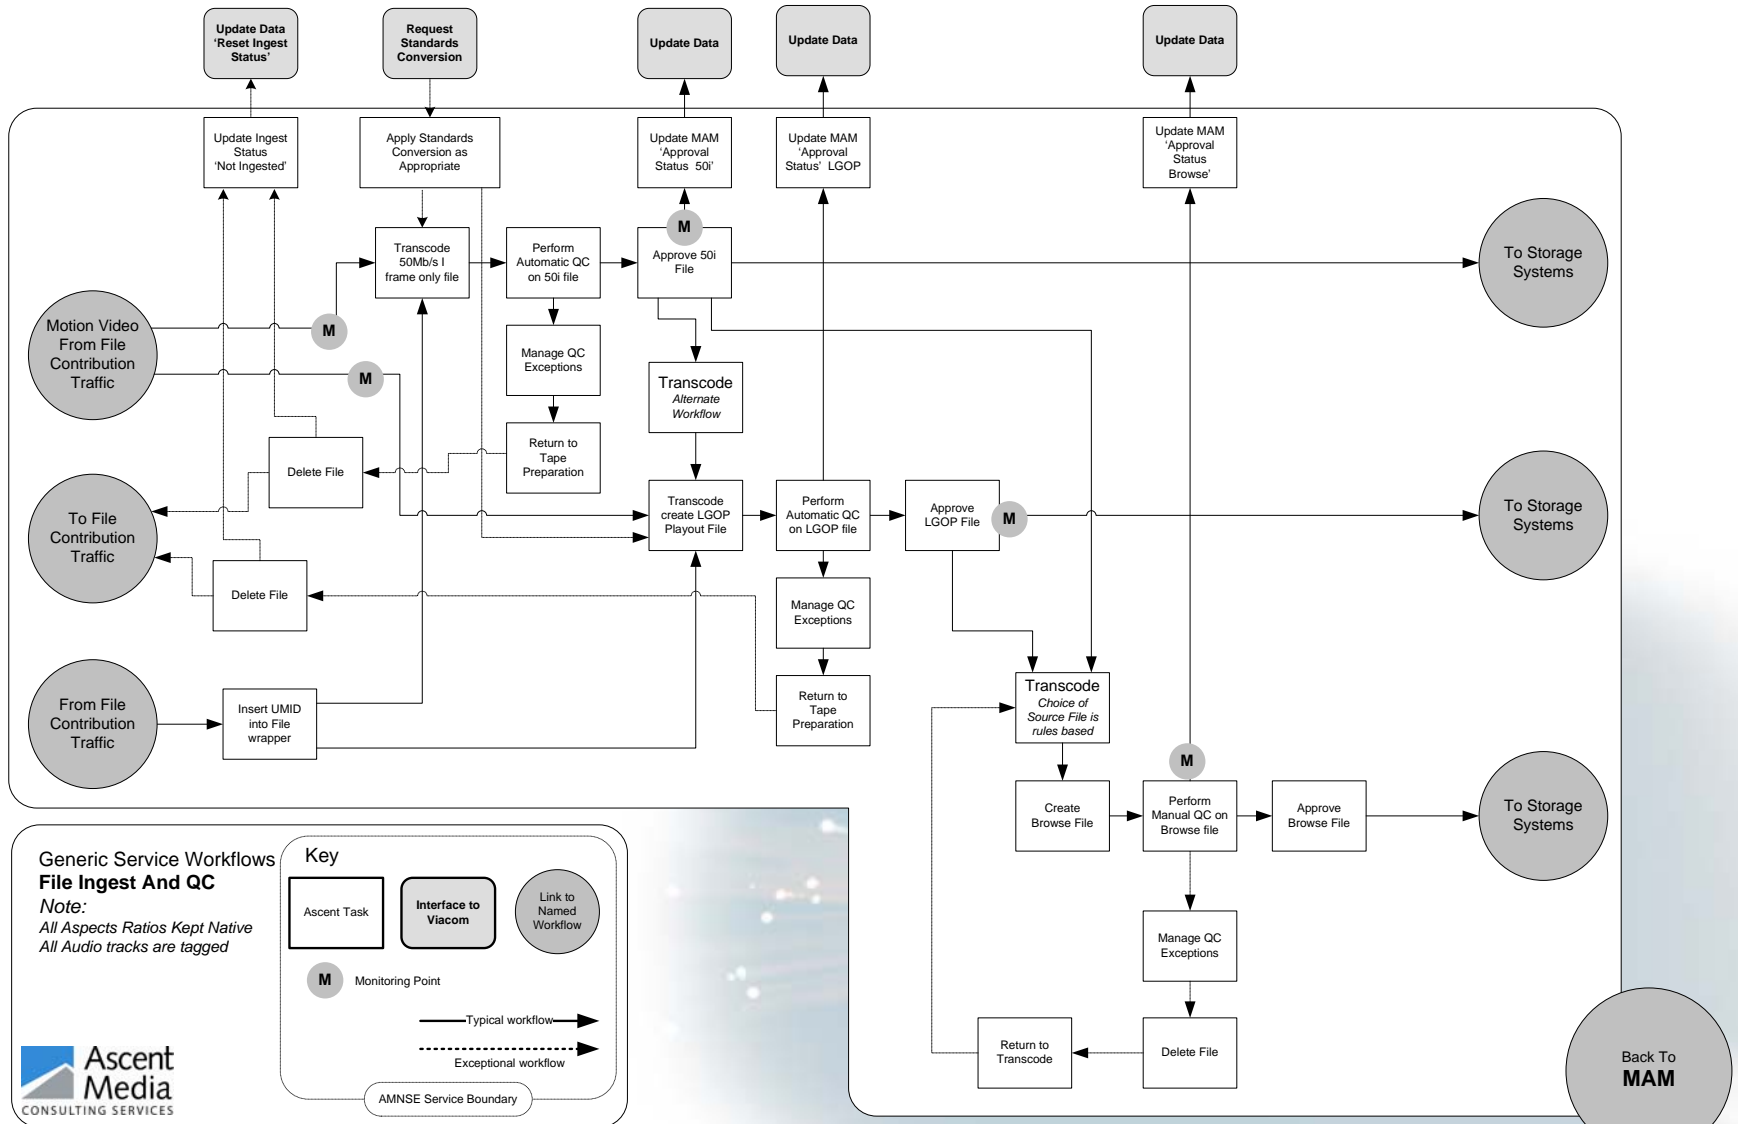

Generic Broadcast Digital Workflows

We put media in motion

- Tape Contribution
- Tape Preparation
- File Creation
- File Contribution
- File Ingest
- Storage & Archive
- Playout
- Channel Distribution

Tape Contribution

Back To
MAM

**Generic Service Workflows
Tape QC & Preparation**

Key

- Ascent Task
- Interface to Client
- Link to Named Workflow
- M Monitoring Point
- Typical workflow
- Exceptional workflow
- AMNSE Service Boundary

Channel Distribution