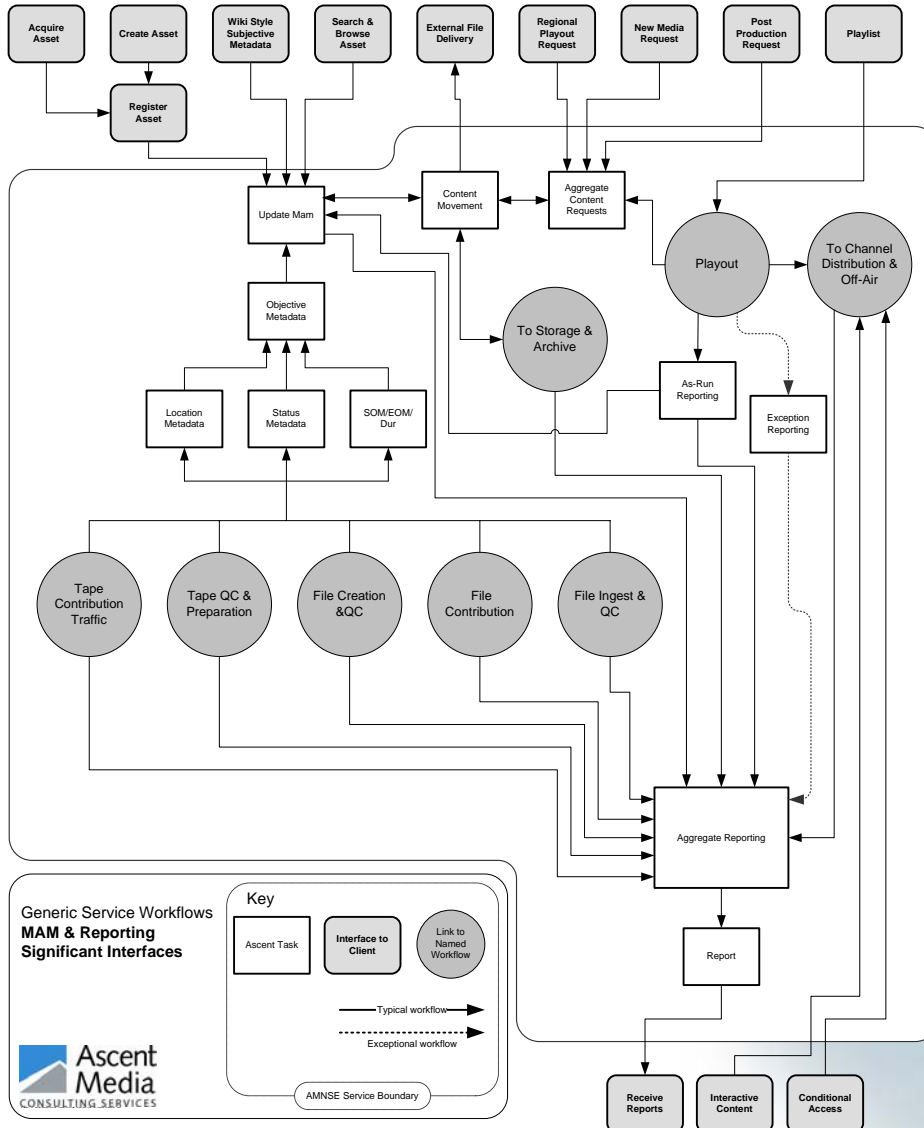

Generic Broadcast Digital Workflows

We put media in motion

- Tape Contribution
- Tape Preparation
- File Creation
- File Contribution
- File Ingest
- Storage & Archive
- Playout
- Channel Distribution

Tape Contribution

Back To
MAM

**Generic Service Workflows
Tape QC & Preparation**

Key

- Ascent Task
- Interface to Client
- Link to Named Workflow
- M Monitoring Point
- Typical workflow
- Exceptional workflow
- AMNSE Service Boundary

Channel Distribution